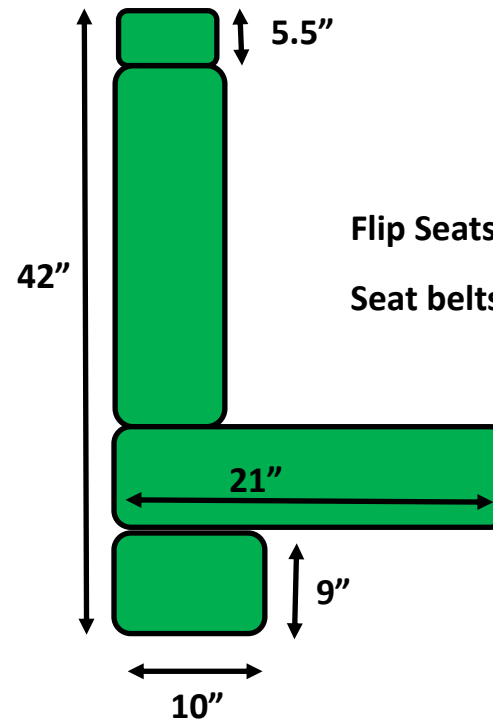

Flip Seat Dimensions

Flip Seat in open position

Flip Seat in closed position

Side View

Flip Seats are 18" wide.

Seat belts are NOT included.